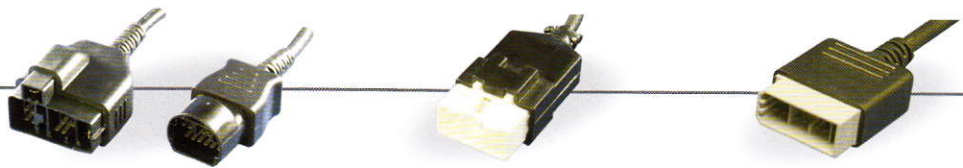

CREATE
PRO
corporation

PRODUCTS

DLC & OBD

DLC・OBD関連製品

DLC

OBD
12V type

OBD
24V type

OBD
System
Unit

Probe Needle

Battery DLC

Trigger Switch

Oshiro Prob

Cigar Cable

IC Clip

Communication
Converter

DLC & OBD PRODUCTS
DLC・OBD関連製品

Vehicle Side			
	■Straight Angle [Hard Lock Type]	■Straight Angle [Soft Lock Type]	■Straight Angle [Fuse Type]
Tester Side			
	■Side Angle [Hard Lock Type]	■Side Angle [Soft Lock Type]	
Tester Side			
	■Connector	■D-sub	■USB