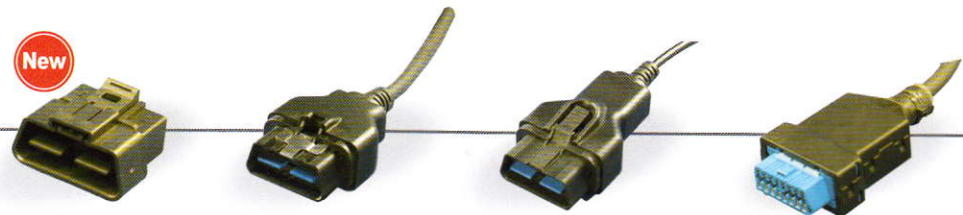

CREATE
PRO
corporation

PRODUCTS

DLC & OBD

DLC・OBD関連製品

DLC

OBD
12V type

OBD
24V type

OBD
System
Unit

Probe Needle

Battery DLC

Trigger Switch

Oshiro Prob

Cigar Cable

IC Clip

Communication
Converter

DLC & OBD PRODUCTS
DLC・OBD関連製品

Vehicle Side			
	■Straight Angle [Hard Lock Type]	■Straight Angle [Soft Lock Type]	■Straight Angle [Fuse Type]
Tester Side			
	■Side Angle [Hard Lock Type]	■Side Angle [Soft Lock Type]	
Tester Side			
	■Connector	■D-sub	■USB